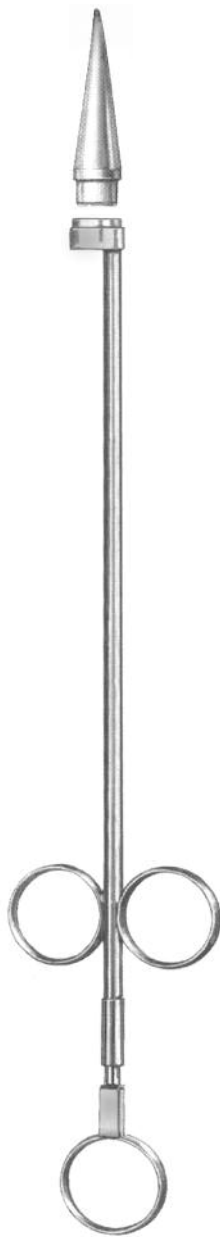

Gummiringe, Pack = 100 St.
Rubber Rings, Pack = 100 pieces
25-350-99

Rudd
31,5 cm **25-350-31**