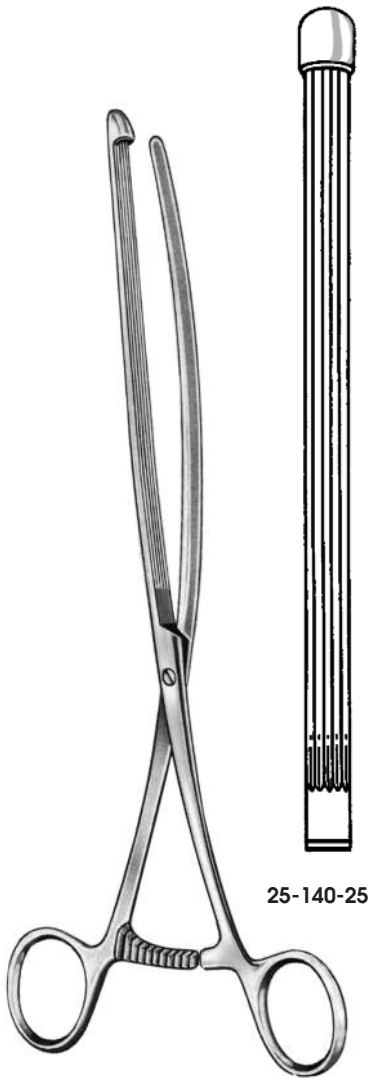

Hartmann, 20 cm

25-116-20

25-117-20

Atrauma

21,0 cm 25-120-21
 23,0 cm 25-120-23

25-121-21
 25-121-23

Kocher

25-126-23

22,0 cm
25-133-22

25,0 cm
25-133-25

28,0 cm
25-133-28

Kocher

Atrauma

Kocher

22,0 cm
25-134-22

25,0 cm
25-134-25

28,0 cm
25-134-28

22,0 cm
25-135-22

25,0 cm
25-135-25

28,0 cm
25-135-28

25-140-25

Nussbaum, 25,0 cm

25-141-25

Mayo-Robson, 25,0 cm

Mathieu
21,5 cm **25-312-21**

90 x 24 mm

Ives-Fansler
14,5 cm, Ø 24 mm **25-316-24**

Kelly
16,0 cm, Ø 21 mm, 55 mm **25-318-21**
16,0 cm, Ø 27 mm, 55 mm **25-318-27**
14,0 cm, Ø 22 mm, 140 mm **25-320-22**