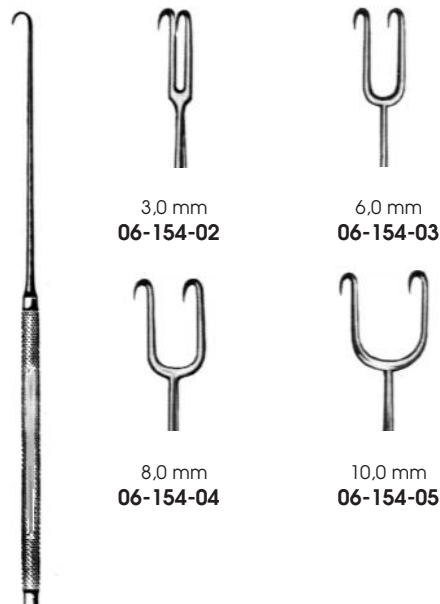

22x8 mm
 06-140-22

Ragnell-Davis
15,0 cm 06-142-14

Strandell-Stille, 18,0 cm

Cushing
20,0 cm 06-144-20

Kilner
16,0 cm 06-150-16

Gillies, 18,0 cm

Joseph
06-154-01, 16,0 cm

Freer
15,0 cm 06-156-15

Cushing, 25,0 cm

11x14 mm
06-160-14

17x18 mm
06-160-18

15x22 mm
06-160-22

Paul
 12,0 cm **06-162-12**

Brom, 19,0 cm

Fig.1
06-164-01

Fig.2
06-164-02