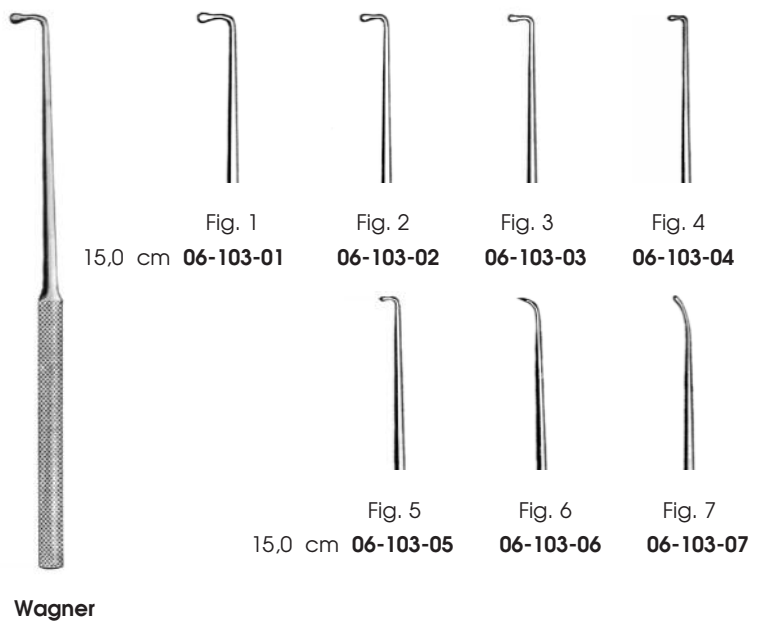

40 mm **06-080-40**

30 mm **06-080-30**

biegsam
flexible

41,0 cm

Deaver

Young
 Fig. 1
 21,5 cm **06-084-01**

Young
 Fig. 2
 21,0 cm **06-084-02**

Young
 Fig. 3
 22,0 cm **06-084-03**

Young
 Fig. 4
 21,0 cm **06-084-04**

Crile

20,0 cm **06-107-01**

scharf/sharp
 16,0 cm **06-108-01**
 12,0 cm **06-108-02**

scharf/sharp
 Fig. 1, 16 cm
06-110-01

scharf/sharp
 Fig. 2, 16 cm
06-110-02

stumpf/blunt
 16,0 cm **06-109-01**
 12,0 cm **06-109-02**