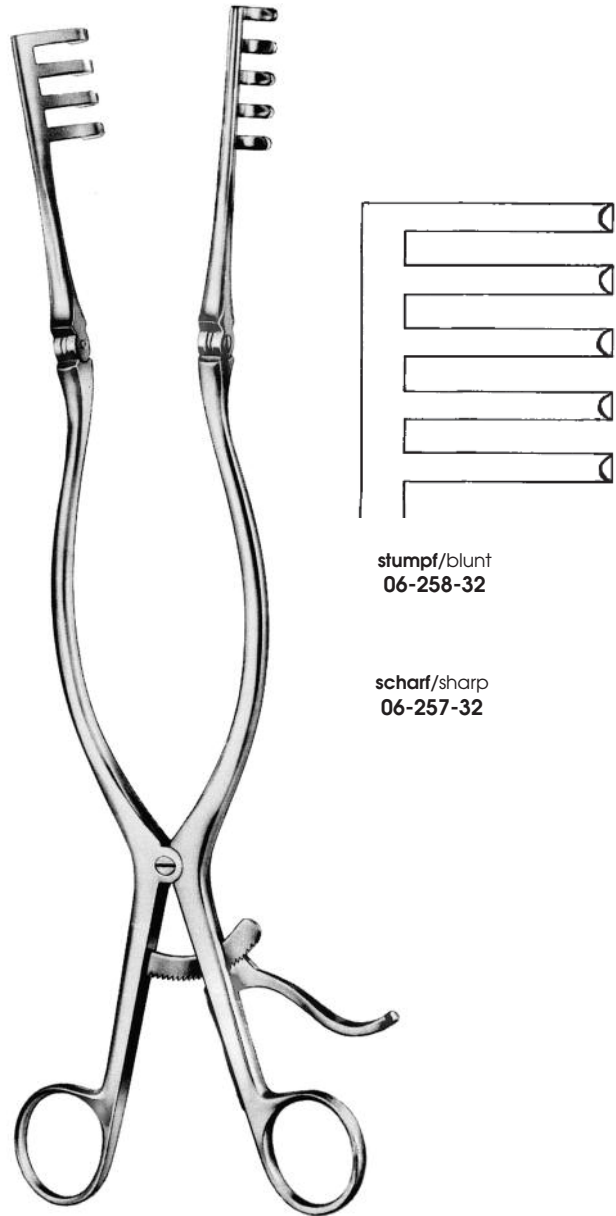

06-254-02

stumpf/blunt
06-258-32

scharf/sharp
06-257-32

Beckmann-Adson, 32,0 cm