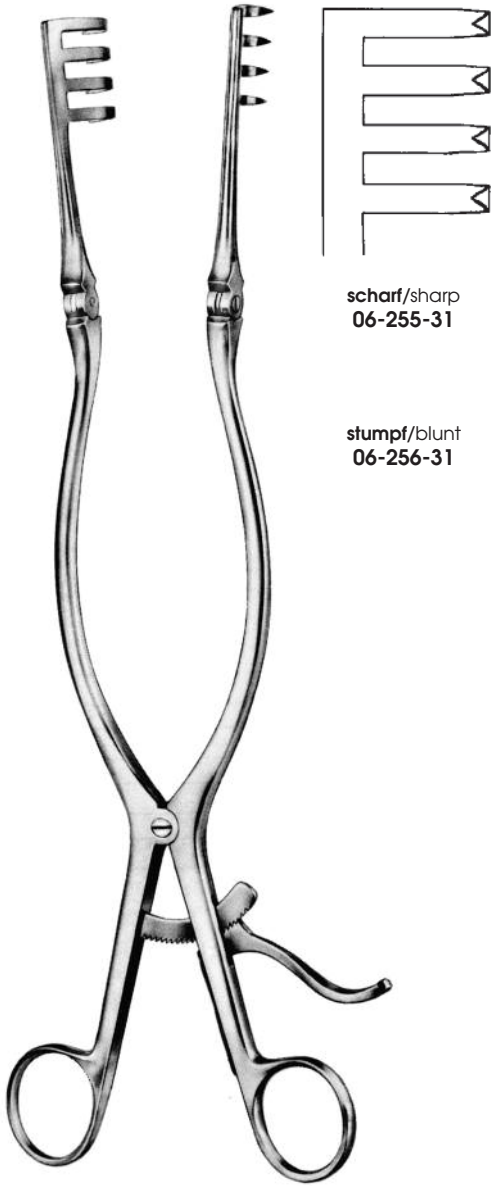

Gelpi-Seiletz
15,0 cm 06-250-15

Adson

ostry / sharp
13,0 cm **06-252-13**
16,0 cm **06-252-16**

ostry / sharp
20,0 cm **06-252-20**

ostry / sharp
26,0 cm **06-252-26**

tepy / blunt
13,0 cm **06-253-13**
16,0 cm **06-253-16**

tepy / blunt
20,0 cm **06-253-20**

tepy / blunt
26,0 cm **06-253-26**

ostry / sharp

lewy dluzszy / left long

06-254-01

prawy dluzszy / right long

06-254-02

Adson, 27,0 cm