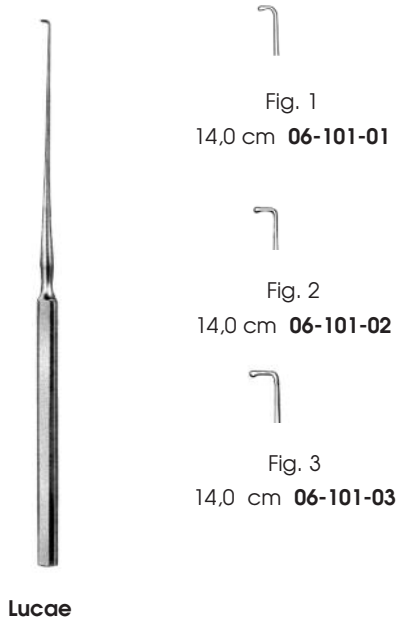

40 mm **06-080-40**

30 mm **06-080-30**

biegsam
flexible

41,0 cm

Deaver

Young
 Fig. 1
 21,5 cm **06-084-01**

Young
 Fig. 2
 21,0 cm **06-084-02**

Young
 Fig. 3
 22,0 cm **06-084-03**

Young
 Fig. 4
 21,0 cm **06-084-04**

Crile

20,0 cm **06-107-01**

scharf/sharp
 16,0 cm **06-108-01**
 12,0 cm **06-108-02**

scharf/sharp
 Fig. 1, 16 cm
06-110-01

scharf/sharp
 Fig. 2, 16 cm
06-110-02

stumpf/blunt
 16,0 cm **06-109-01**
 12,0 cm **06-109-02**