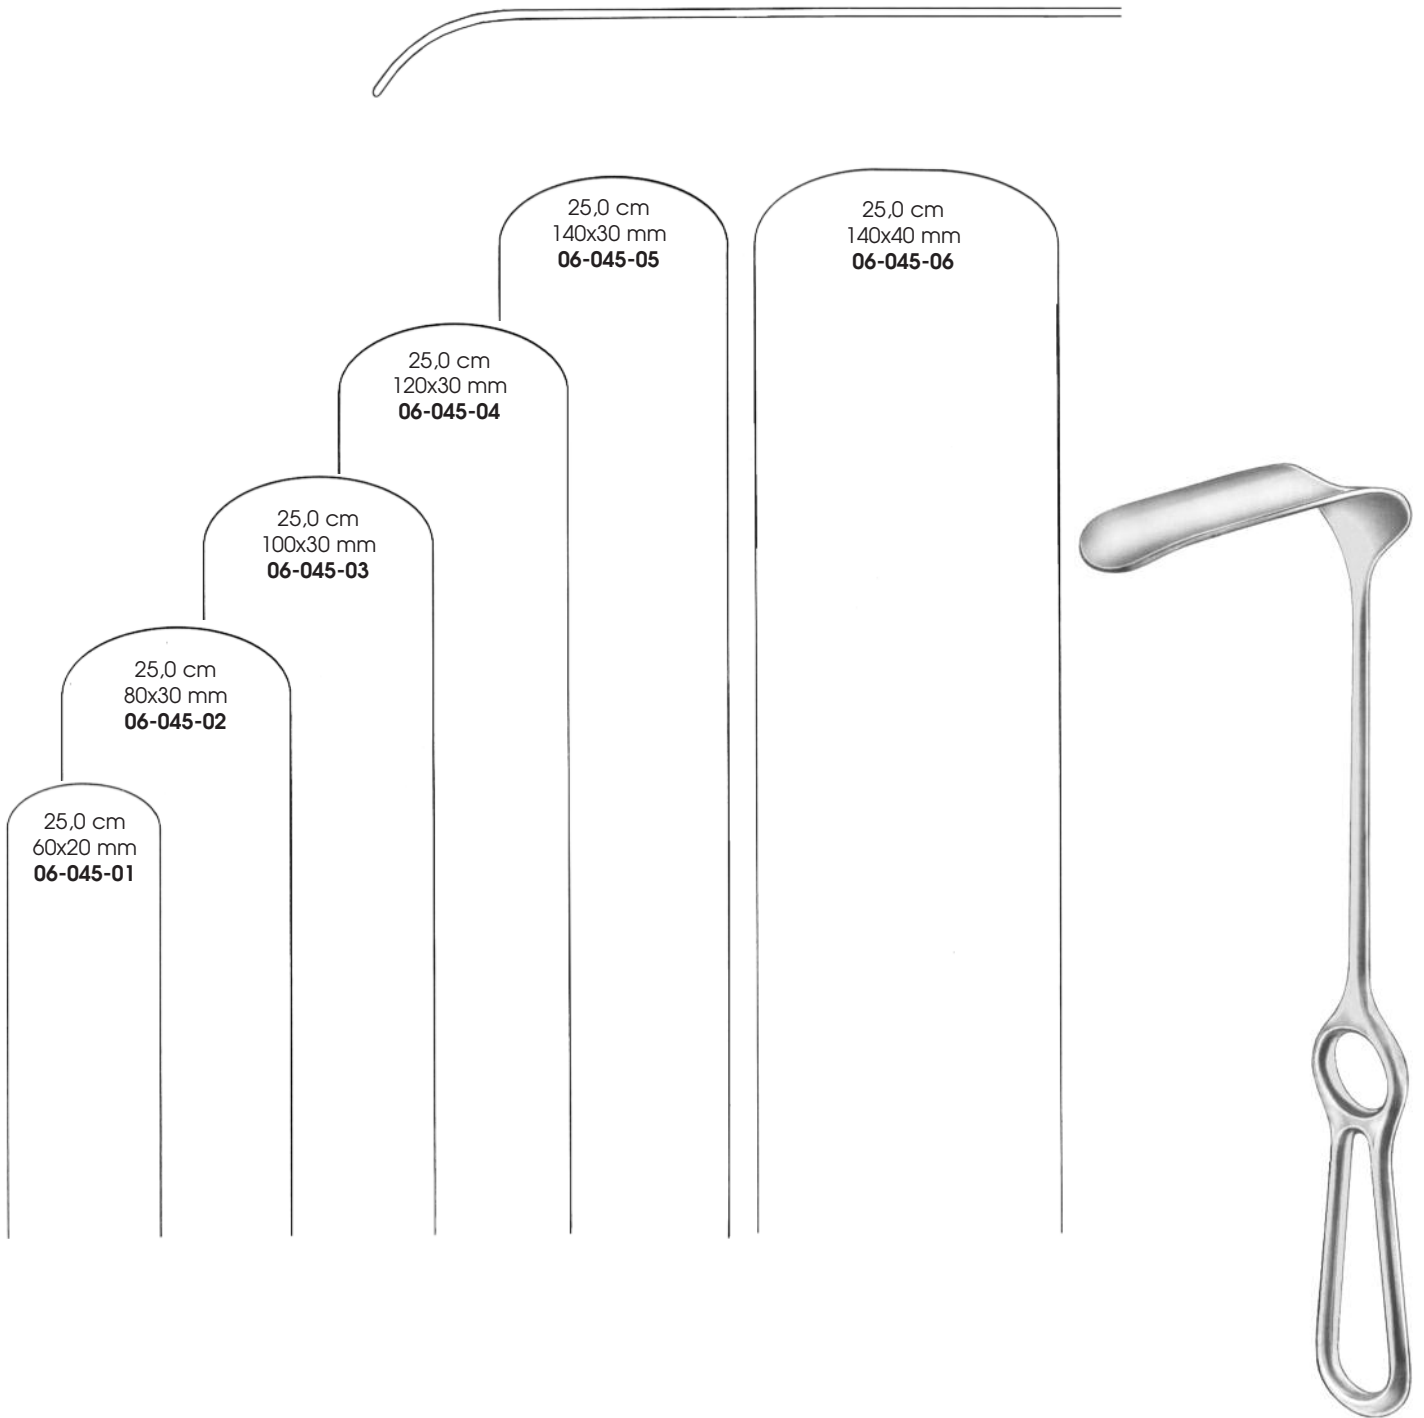

Kelly

Hösel