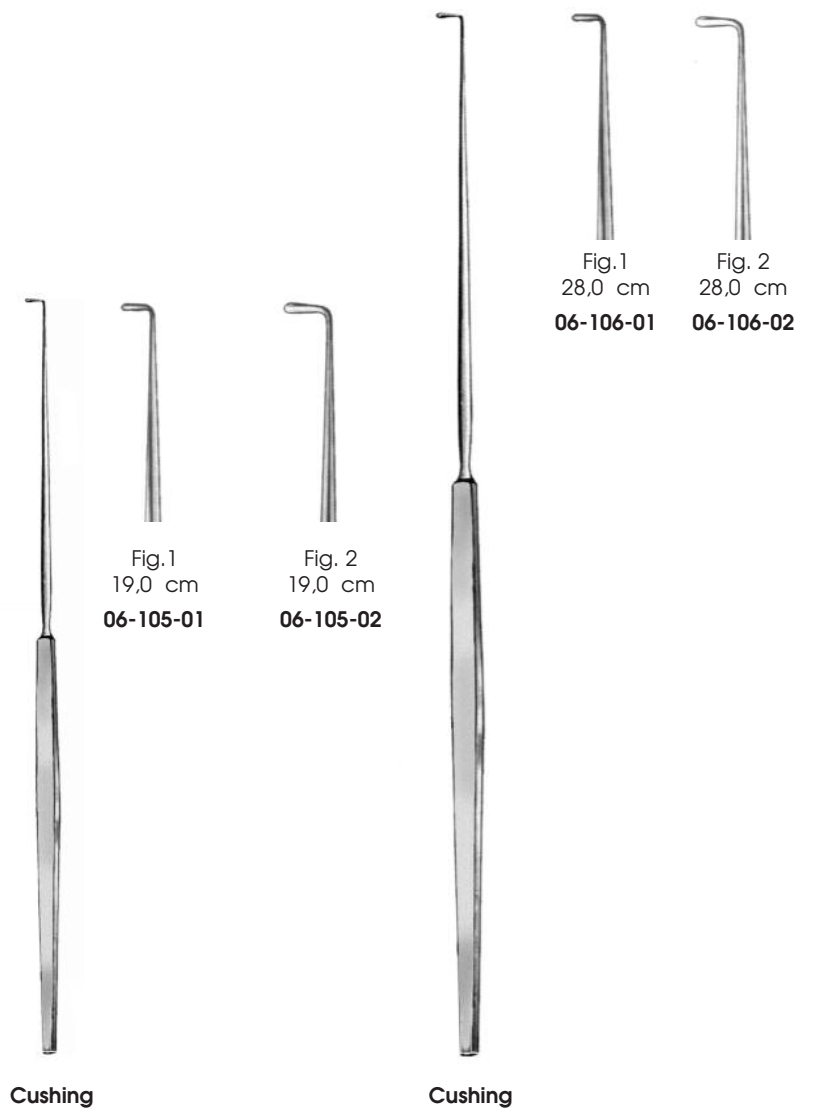

40 mm **06-080-40**

30 mm **06-080-30**

biegsam
flexible

41,0 cm

Deaver

Young
 Fig. 1
 21,5 cm **06-084-01**

Young
 Fig. 2
 21,0 cm **06-084-02**

Young
 Fig. 3
 22,0 cm **06-084-03**

Young
 Fig. 4
 21,0 cm **06-084-04**

Crile

20,0 cm **06-107-01**

scharf/sharp
 16,0 cm **06-108-01**
 12,0 cm **06-108-02**

scharf/sharp
 Fig. 1, 16 cm
06-110-01

scharf/sharp
 Fig. 2, 16 cm
06-110-02

stumpf/blunt
 16,0 cm **06-109-01**
 12,0 cm **06-109-02**