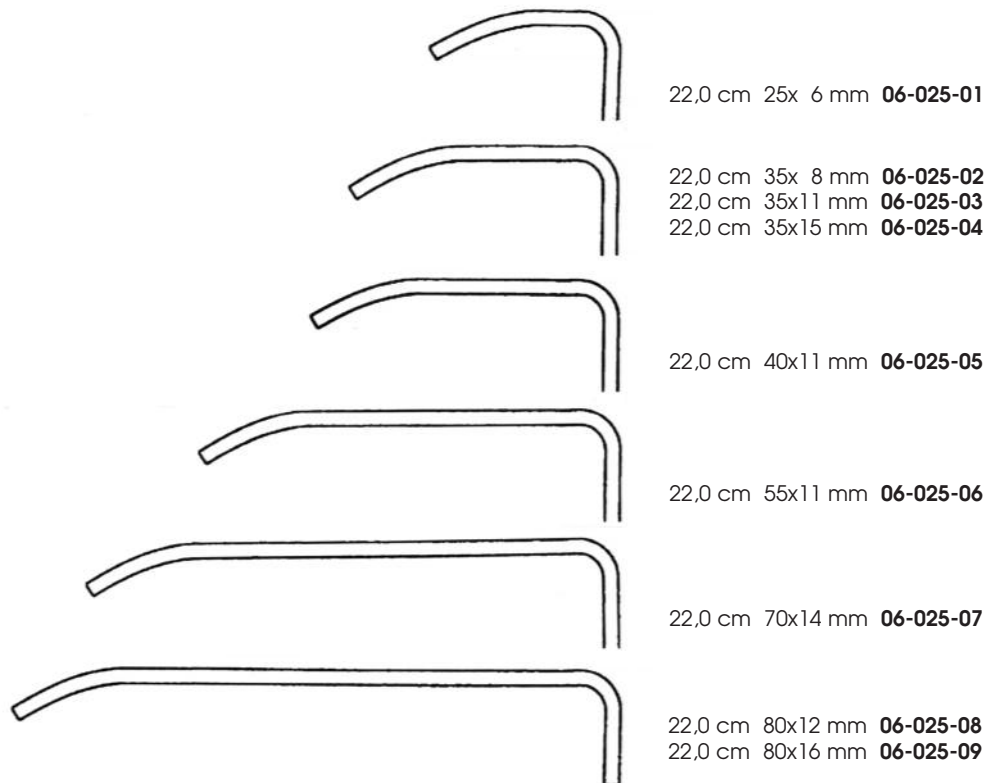

22,0 cm 06-021-03

60x20 mm

Langenbeck
21,0 cm 06-020-01

55x12 mm

22,0 cm 06-021-04

70x14 mm

22,0 cm 06-021-05

80x16 mm

22,0 cm 06-021-06

Dockhorn

Kocher-Langenbeck

Zenker

29,0 cm 120x12 mm **06-026-04**

27,0 cm 75x12 mm **06-026-03**

26,0 cm 60x12 mm **06-026-02**

24,0 cm 36x8 mm **06-026-01**