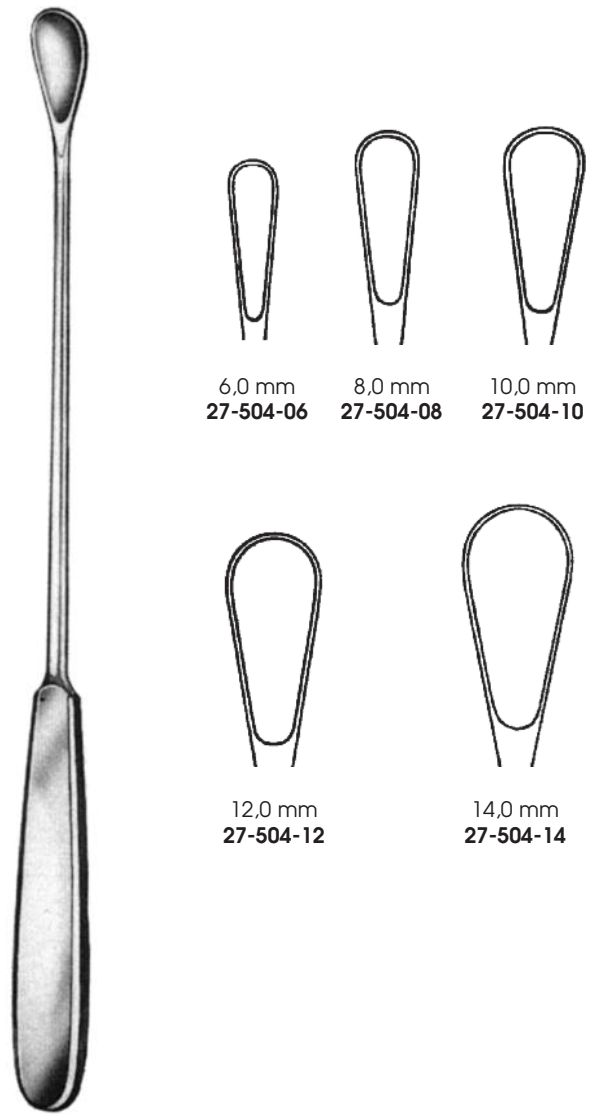

Thoms-Gaylor
S-gebogen/s-curved
24,0 cm 27-407-24

Gelhorn
23,0 cm 27-409-23

Alexander
 28,0 cm 27-410-28

Schuhmacher, 24,0 cm

Fig. 1
 27-412-01

Fig. 2
 27-412-02

Eppendorf
 20,0 cm 27-414-20

Kevorkian
 24,5 cm 27-416-24

Fig. 1
27-502-01

Fig. 2
27-502-02

Fig. 3
27-402-03

Fig. 4
27-502-04

Fig. 5
27-502-05

Fig. 6
27-402-06

Schröder, 30,0 cm

6,0 mm
27-504-06

8,0 mm
27-504-08

10,0 mm
27-504-10

12,0 mm
27-504-12

14,0 mm
27-504-14

Gourdet, 28,0 cm

x	fest/scharf rigide/sharp	biegsam/scharf malleable/sharp
5 mm	27-510-05	27-511-05
6 mm	27-510-06	27-511-06
7 mm	27-510-07	27-511-07
8 mm	27-510-08	27-511-08
9 mm	27-510-09	27-511-09
11 mm	27-510-11	27-511-11
12 mm	27-510-12	27-511-12
14 mm	27-510-14	27-511-14
15 mm	27-510-15	27-511-15
16 mm	27-510-16	27-511-16
19 mm	27-510-19	27-511-19
20 mm	27-510-20	27-511-20
21 mm	27-510-21	27-511-21
23 mm	27-510-23	27-511-23
25 mm	27-510-25	27-511-25
30 mm	27-510-30	27-511-30
35 mm	27-510-35	27-511-35
40 mm	27-510-40	27-511-40

Sims, ~ 28,0 cm

Martin
34,0 cm 27-701-34

Collin
35,0 cm 27-703-35

Nägele
36,0 cm **27-711-36**
40,0 cm **27-711-40**

Simpson
30,0 cm **27-713-30**
36,0 cm **27-713-36**

Kielland
41,0 cm **27-715-41**

Geburtslöffel
Obstetric Lever