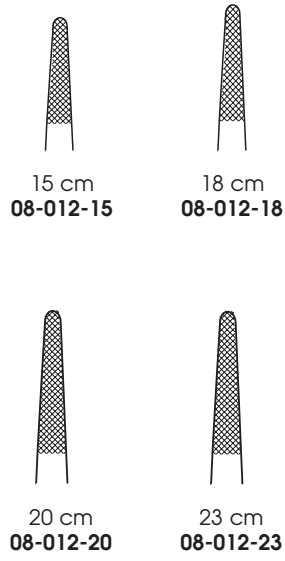

Hegar

20 cm
08-000-20

24 cm
08-000-24

Mayo-Hegar

14 cm
08-002-14

16 cm
08-002-16

18 cm
08-002-18

20 cm
08-002-20

24 cm
08-002-24

26 cm
08-002-26

30 cm
08-002-30

De Bakey

De Bakey
grazil
fine

De Bakey
sehr fein
very delicate

Crile-Wood

Baby-Crile-Wood
 15 cm 08-014-15

Wangensteen
27 cm 08-044-27

Finocchietto
27 cm 08-045-27

Olsen-Hegar

12,5 cm
08-046-12

14 cm
08-048-14

16,5 cm
08-048-16

18 cm
08-048-18

11 cm
08-049-11

14 cm **08-675-14**
 18 cm **08-675-18**

Castroviejo

14 cm
08-680-14

14 cm
08-681-14